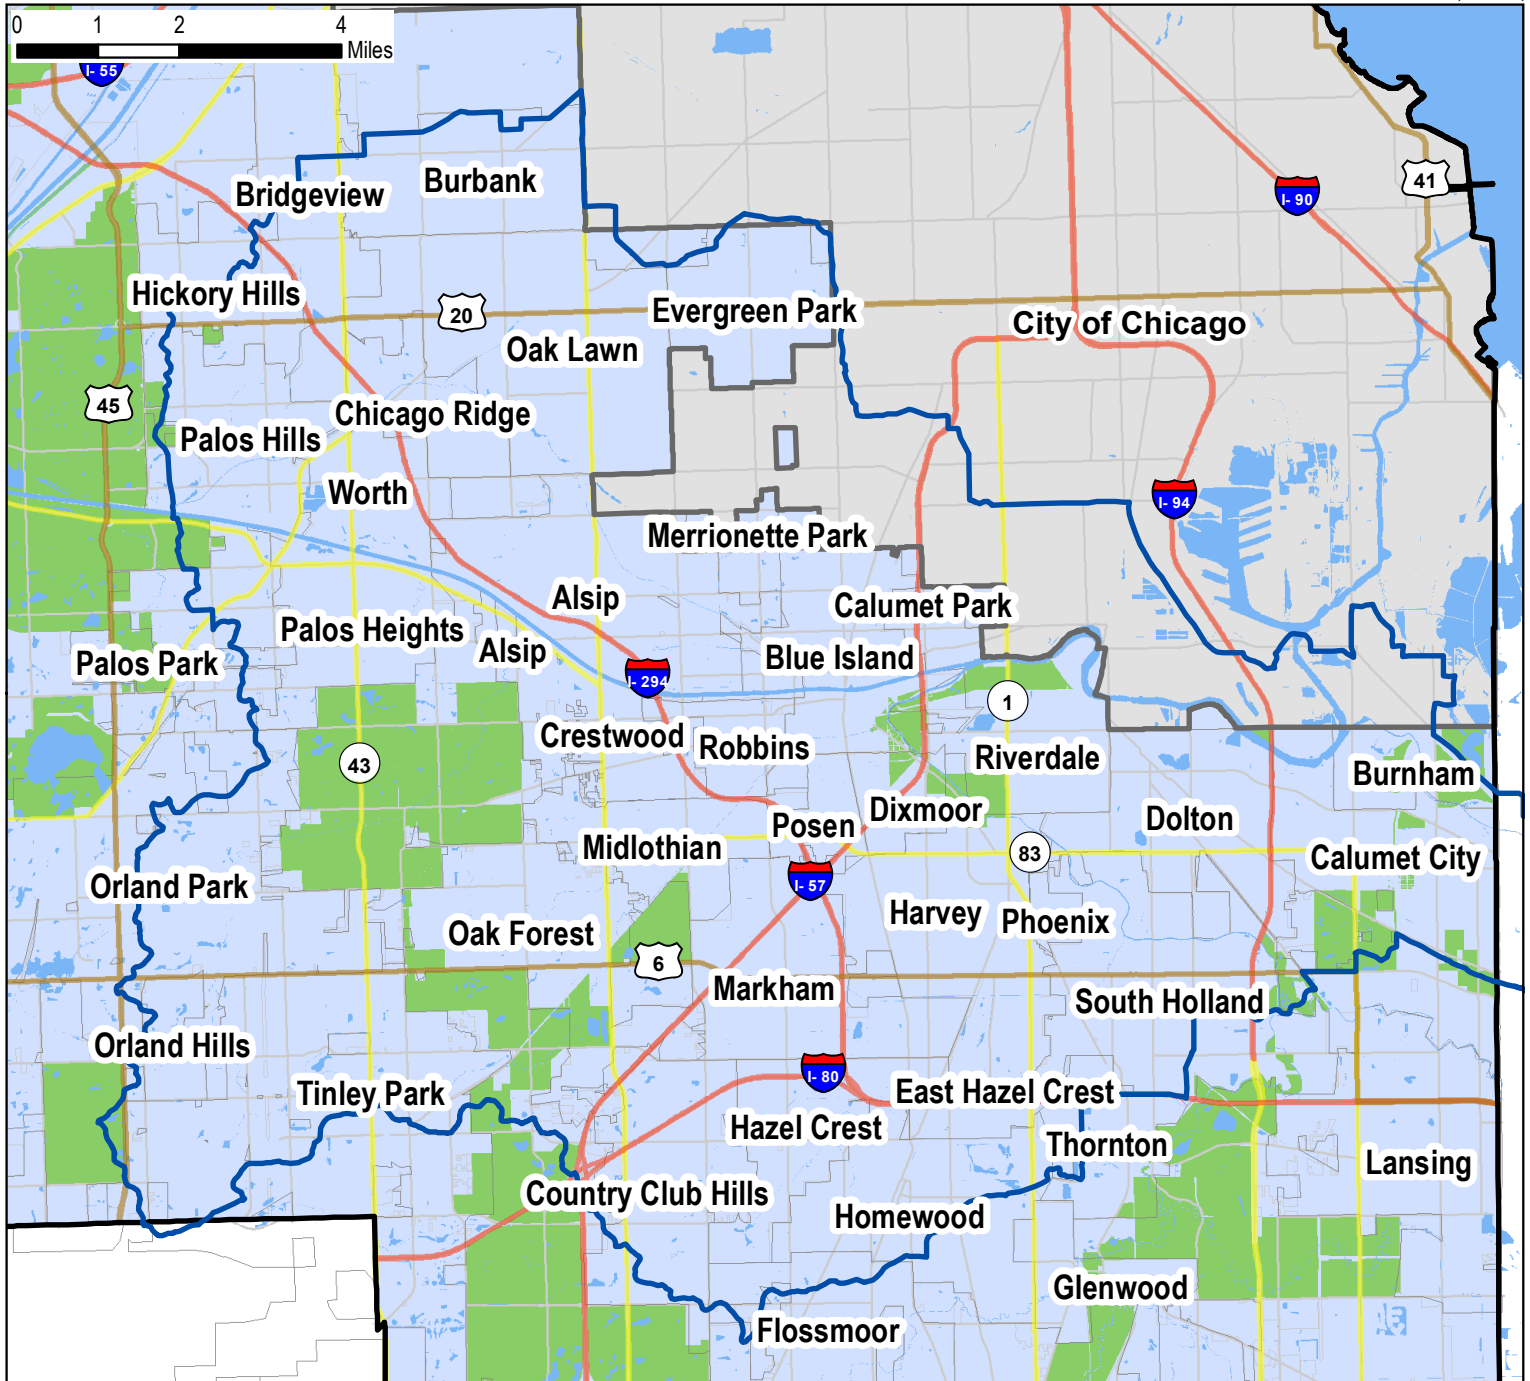

Calumet Region Communities

N

Legend

-  Calumet Sag Channel- Little Calumet River
-  Cook County
-  Rivers and Lakes
-  City of Chicago
-  Forest Preserve