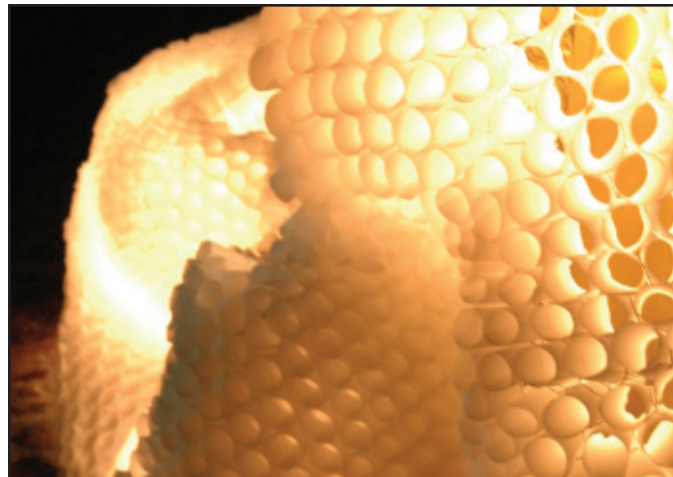

SPEAKERS EMBEDDED IN FORMS

INSPIRATION: TEXT PROJECTION ONTO COLUMNS

VIEW OF ARCADE FROM EAST

PLAN

VIEW OF ARCADE

ORGANIC FORMS MADE OF WIRE MESH (past project)

INSPIRATION: ORGANIC POD FORMS W/ COLOR

ORGANIC FORMS MADE OF WIRE MESH (detail of past project)

INSPIRATION: BIO-MIMICRY

INSPIRATION: CANOPY-LIKE UNDULATING FORM