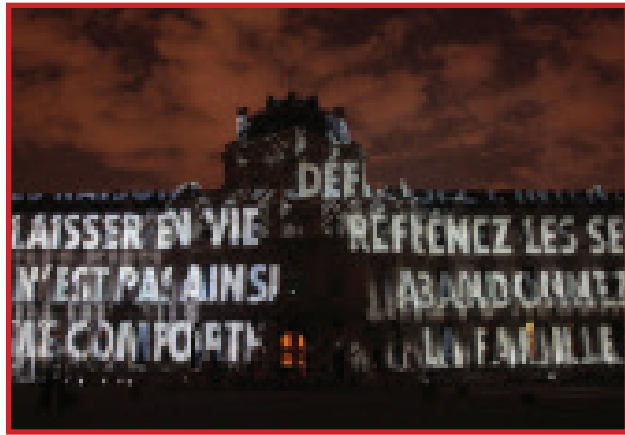

SPEAKERS EMBEDDED IN FORMS

INSPIRATION: TEXT PROJECTION ONTO COLUMNS

VIEW OF ARCADE FROM EAST

PLAN

VIEW OF ARCADE

ORGANIC FORMS MADE OF WIRE MESH (past project)

INSPIRATION: ORGANIC POD FORMS W/ COLOR

ORGANIC FORMS MADE OF WIRE MESH (detail of past project)

INSPIRATION: BIO-MIMICRY

INSPIRATION: CANOPY-LIKE UNDULATING FORM