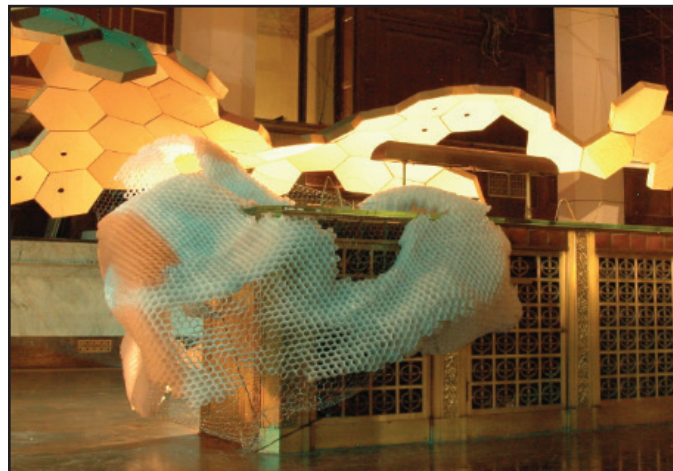

SPEAKERS EMBEDDED IN FORMS

INSPIRATION: TEXT PROJECTION ONTO COLUMNS

VIEW OF ARCADE FROM EAST

PLAN

VIEW OF ARCADE

ORGANIC FORMS MADE OF WIRE MESH (past project)

INSPIRATION: ORGANIC POD FORMS W/ COLOR

ORGANIC FORMS MADE OF WIRE MESH (detail of past project)

INSPIRATION: BIO-MIMICRY

INSPIRATION: CANOPY-LIKE UNDULATING FORM