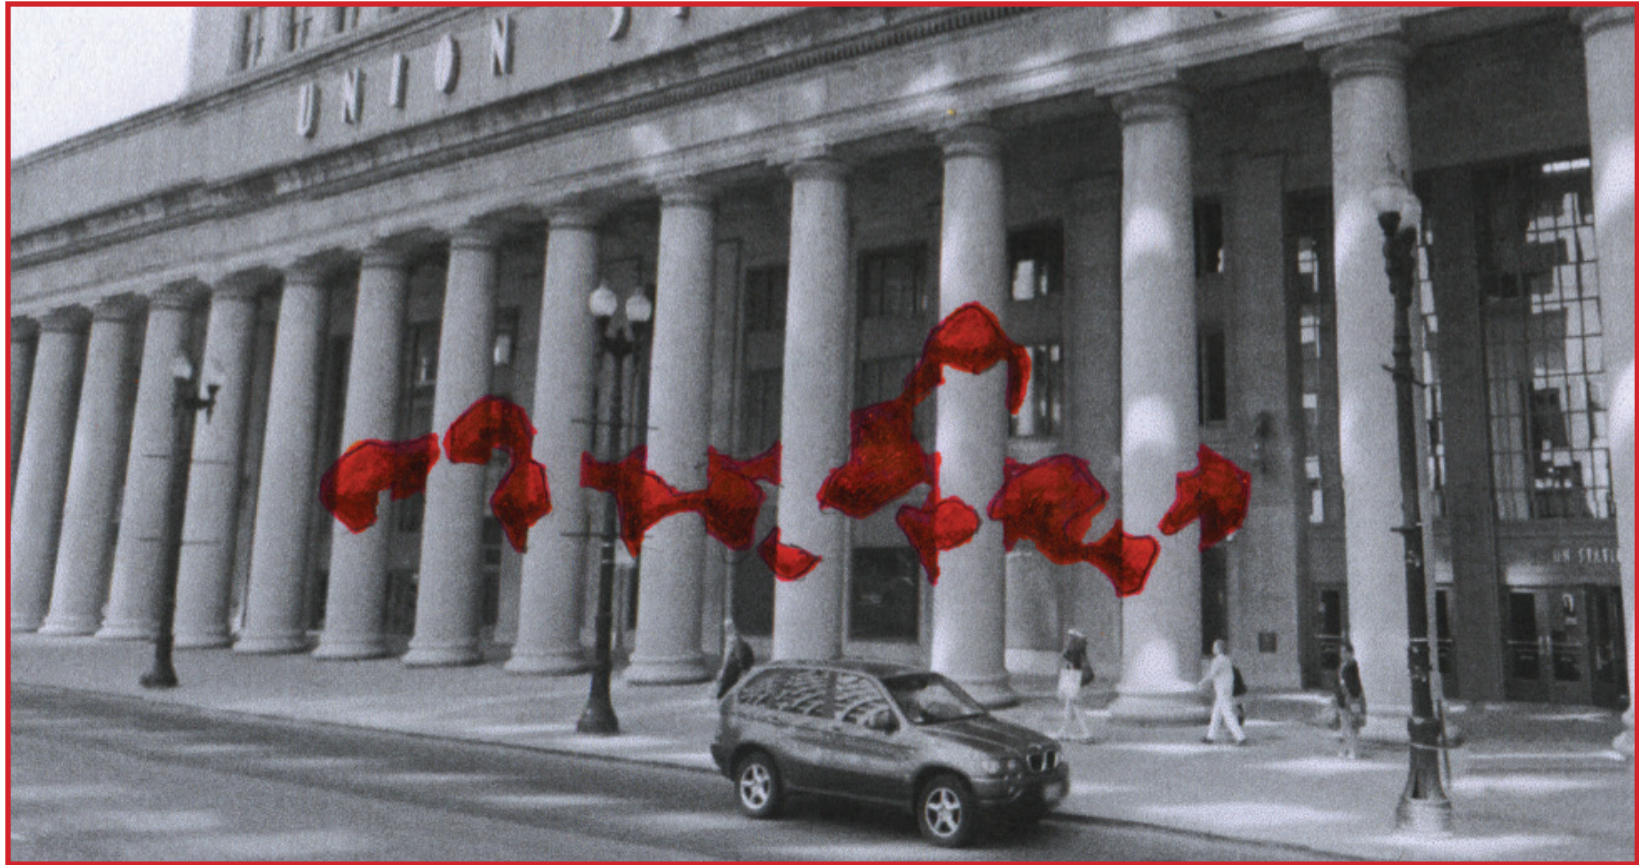

SPEAKERS EMBEDDED IN FORMS

INSPIRATION: TEXT PROJECTION ONTO COLUMNS

VIEW OF ARCADE FROM EAST

PLAN

VIEW OF ARCADE

ORGANIC FORMS MADE OF WIRE MESH (past project)

INSPIRATION: ORGANIC POD FORMS W/ COLOR

ORGANIC FORMS MADE OF WIRE MESH (detail of past project)

INSPIRATION: BIO-MIMICRY

INSPIRATION: CANOPY-LIKE UNDULATING FORM