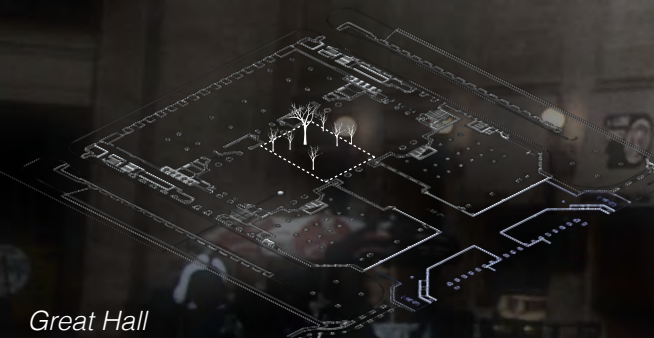

SOCIAL BRANCHING

HOLDEN CAVANAUGH SCULLY

ACTIVATE UNION STATION

1 focal tree
6 secondary trees

40'-0" x 80'-0" space

Great Hall

Local Ribbon

Visitor Ribbon