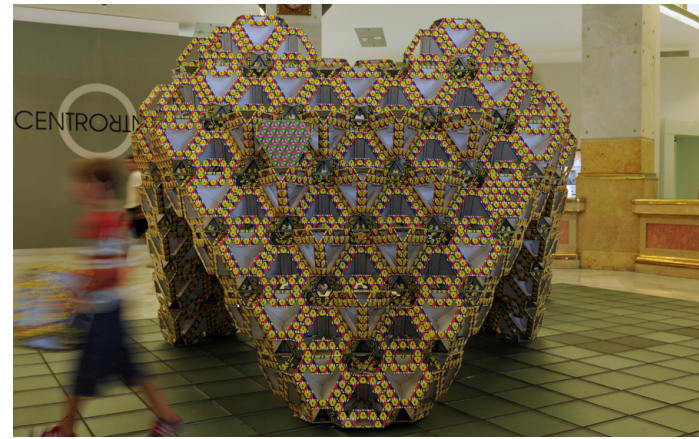

Project Title: Spaceship HEART
 Name of the entrant: Noa Haim/ Collective Paper Aesthetics
 How do we make places people truly Love?

Front

Process

Process

Side

Process

Detail

Top

Process

Variation

Existing model dimensions
 W = 4.50 m x L = 4.80 m x H = 2.1 m
 W = 177 inch x L = 188 inch x H = 82.5 inch

-  Site 1 – The Great HALL located in the great house
-  Site 2 – The east-facing arcade along canal street

- Spaceship HEART is a public playground made from individual Kid's stool
- 100% Cardboard
- Assemble and disassemble using hands only .