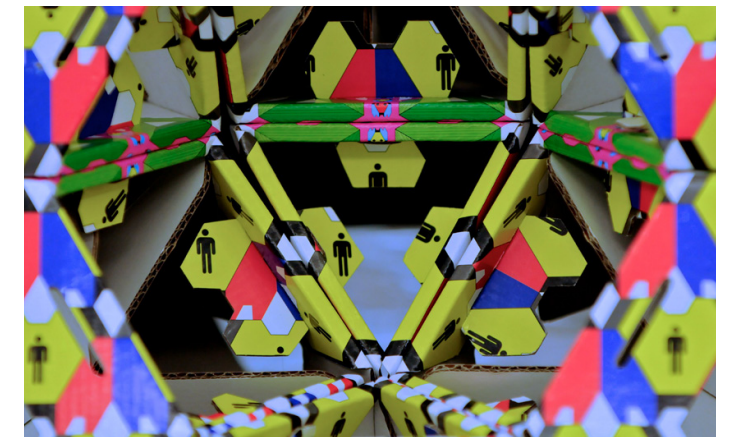

Project Title: Spaceship HEART
 Name of the entrant: Noa Haim/ Collective Paper Aesthetics
 How do we make places people truly Love?

Front

Process

Process

Side

Process

Detail

Top

Process

Variation

Existing model dimensions
 W = 4.50 m x L = 4.80 m x H = 2.1 m
 W = 177 inch x L = 188 inch x H = 82.5 inch

-  Site 1 – The Great HALL located in the great house
-  Site 2 – The east-facing arcade along canal street

- Spaceship HEART is a public playground made from individual Kid's stool
- 100% Cardboard
- Assemble and disassemble using hands only .