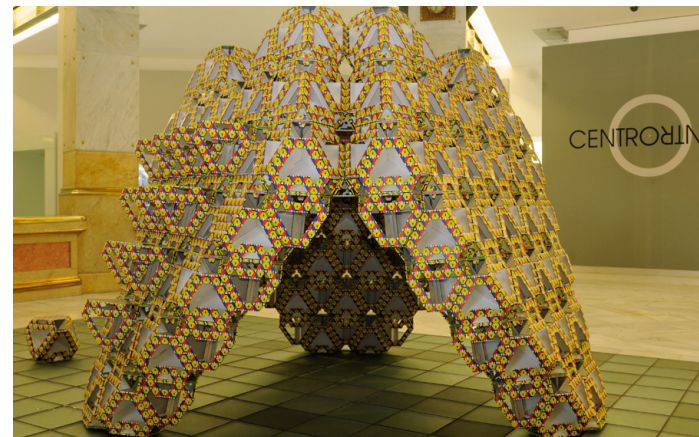

Project Title: Spaceship HEART
 Name of the entrant: Noa Haim/ Collective Paper Aesthetics
 How do we make places people truly Love?

Front

Process

Process

Side

Process

Detail

Top

Process

Variation

Existing model dimensions
 W = 4.50 m x L = 4.80 m x H = 2.1 m
 W = 177 inch x L = 188 inch x H = 82.5 inch

-  Site 1 – The Great HALL located in the great house
-  Site 2 – The east-facing arcade along canal street

- Spaceship HEART is a public playground made from individual Kid's stool
- 100% Cardboard
- Assemble and disassemble using hands only .