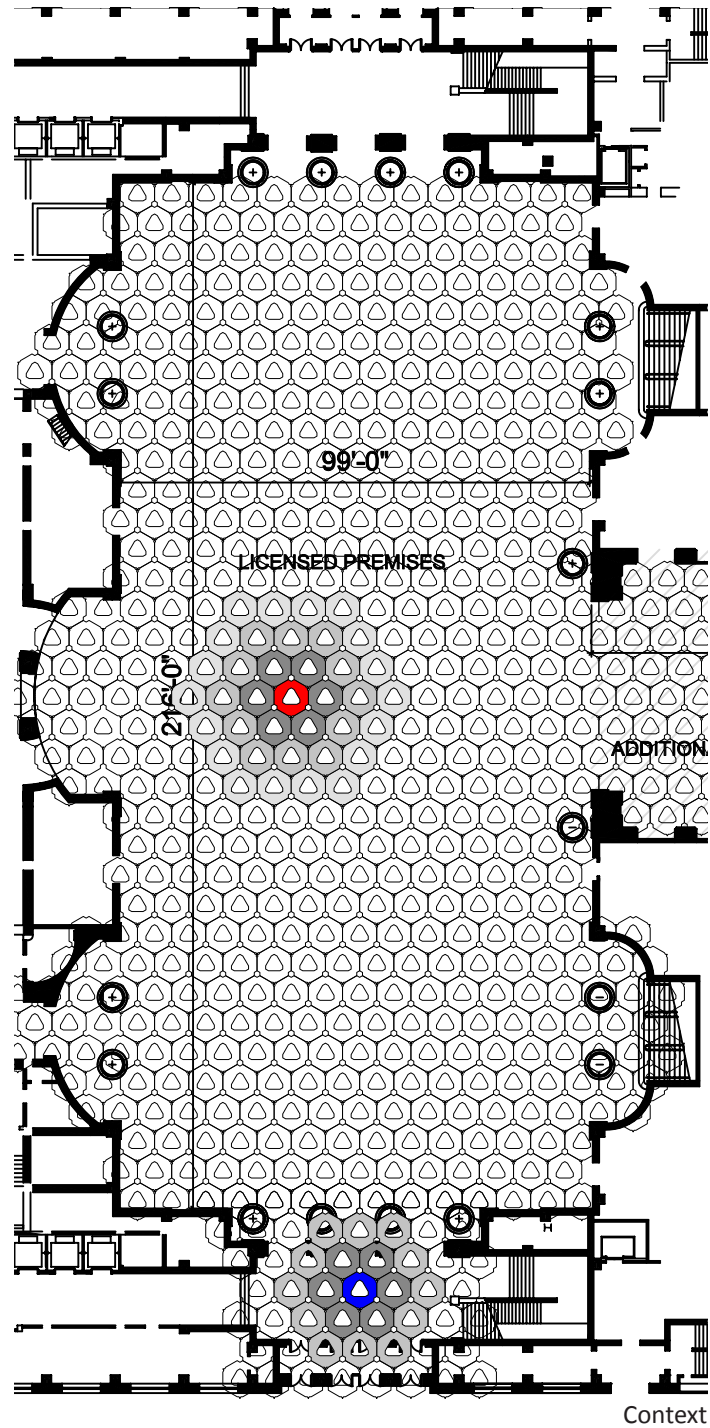

Project Title: Spaceship HEART
 Name of the entrant: Noa Haim/ Collective Paper Aesthetics
 How do we make places people truly Love?

Front

Process

Process

Side

Process

Detail

Top

Process

Variation

Existing model dimensions
 W = 4.50 m x L = 4.80 m x H = 2.1 m
 W = 177 inch x L = 188 inch x H = 82.5 inch

-  Site 1 – The Great HALL located in the great house
-  Site 2 – The east-facing arcade along canal street

- Spaceship HEART is a public playground made from individual Kid's stool
- 100% Cardboard
- Assemble and disassemble using hands only .