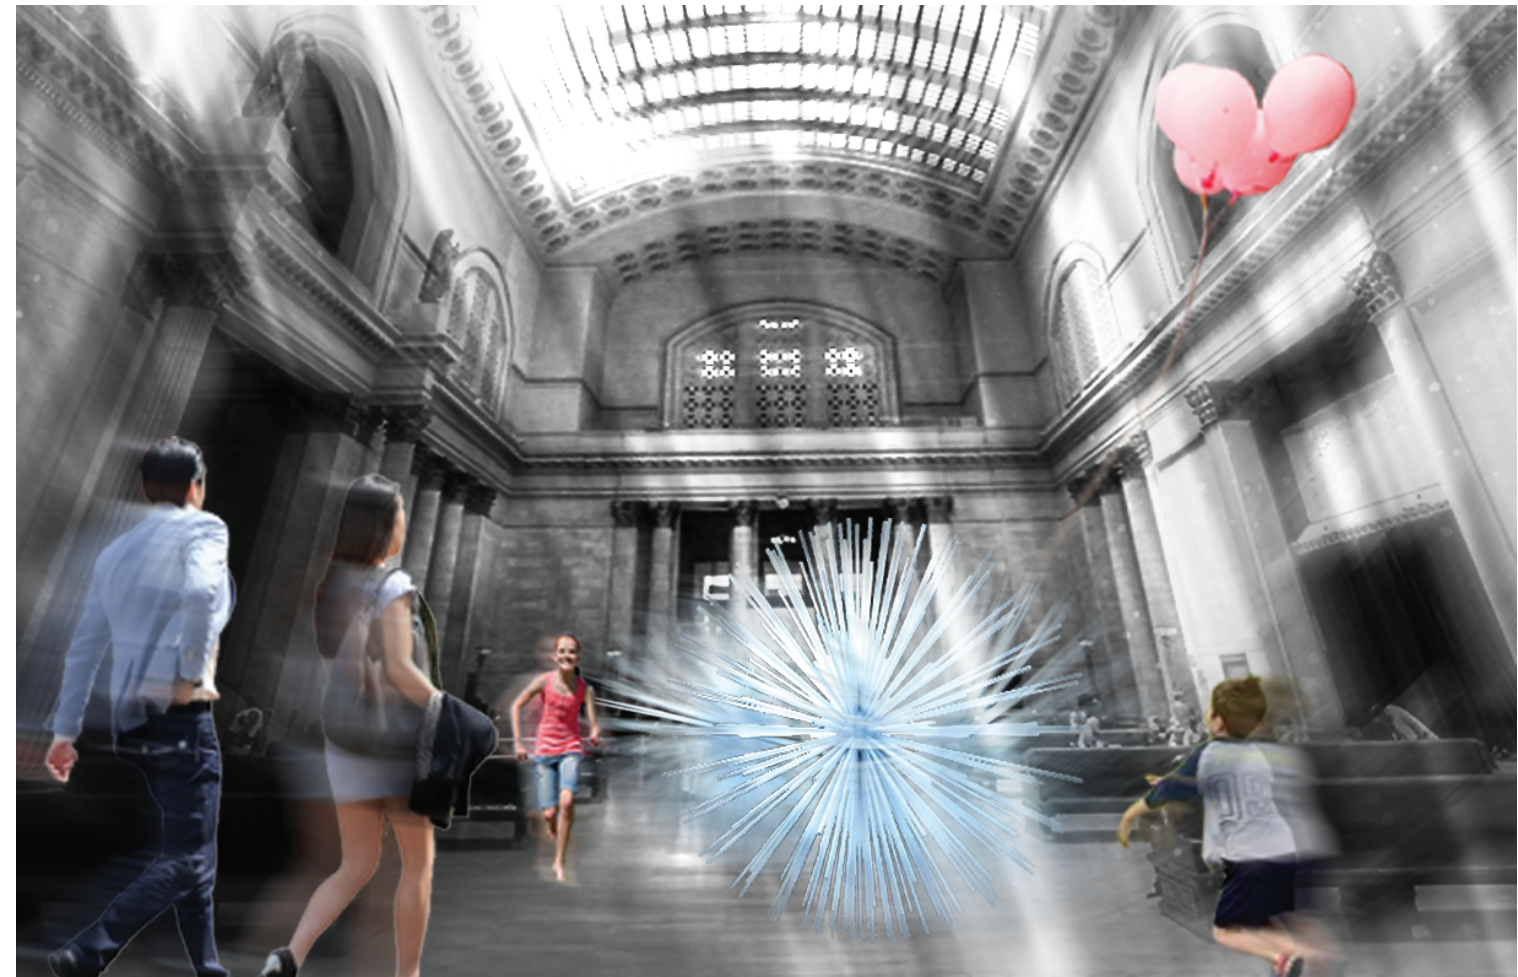

DANDY

Dandy is an active intervention designed to encourage *play* in the Great Hall of Chicago's Union Station. A slight touch is enough to activate it; once in motion Dandelion encourages others to join in the fun. With sound from the rattles at the end of each tube, visual drama, and motion; Dandelion activates the space and creates opportunities for people to connect.

Dandy is designed to connect people, rolling around the Great Hall, gently bumping from person to person, it draws people breaking the ice and opening strangers up to one another.

cross section detail

rattles at the ends of the tubes shake and hiss as dandy rolls around the great hall.

simple PVC connections make for simple assembly.

3 "Dandy" assemblies encourage passerby's to stop and play.