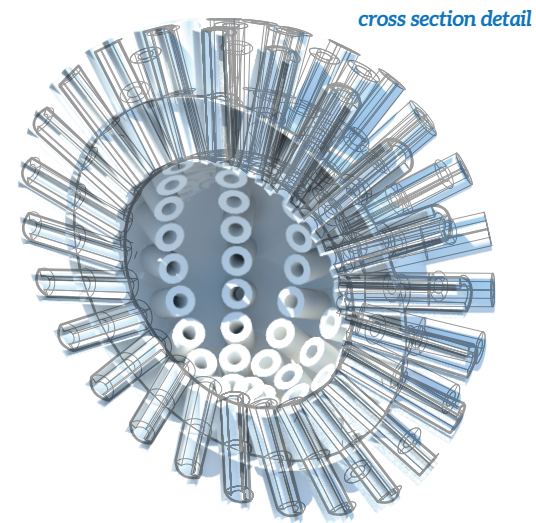

DANDY

Dandy is an active intervention designed to encourage *play* in the Great Hall of Chicago's Union Station. A slight touch is enough to activate it; once in motion Dandelion encourages others to join in the fun. With sound from the rattles at the end of each tube, visual drama, and motion; Dandelion activates the space and creates opportunities for people to connect.

Dandy is designed to connect people, rolling around the Great Hall, gently bumping from person to person, it draws people breaking the ice and opening strangers up to one another.

cross section detail

rattles at the ends of the tubes shake and hiss as dandy rolls around the great hall.

simple PVC connections make for simple assembly.

3 "Dandy" assemblies encourage passerby's to stop and play.