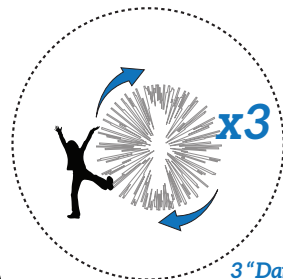

DANDY

Dandy is an active intervention designed to encourage *play* in the Great Hall of Chicago's Union Station. A slight touch is enough to activate it; once in motion Dandelion encourages others to join in the fun. With sound from the rattles at the end of each tube, visual drama, and motion; Dandelion activates the space and creates opportunities for people to connect.

Dandy is designed to connect people, rolling around the Great Hall, gently bumping from person to person, it draws people breaking the ice and opening strangers up to one another.

cross section detail

rattles at the ends of the tubes shake and hiss as dandy rolls around the great hall.

simple PVC connections make for simple assembly.

3 "Dandy" assemblies encourage passerby's to stop and play.