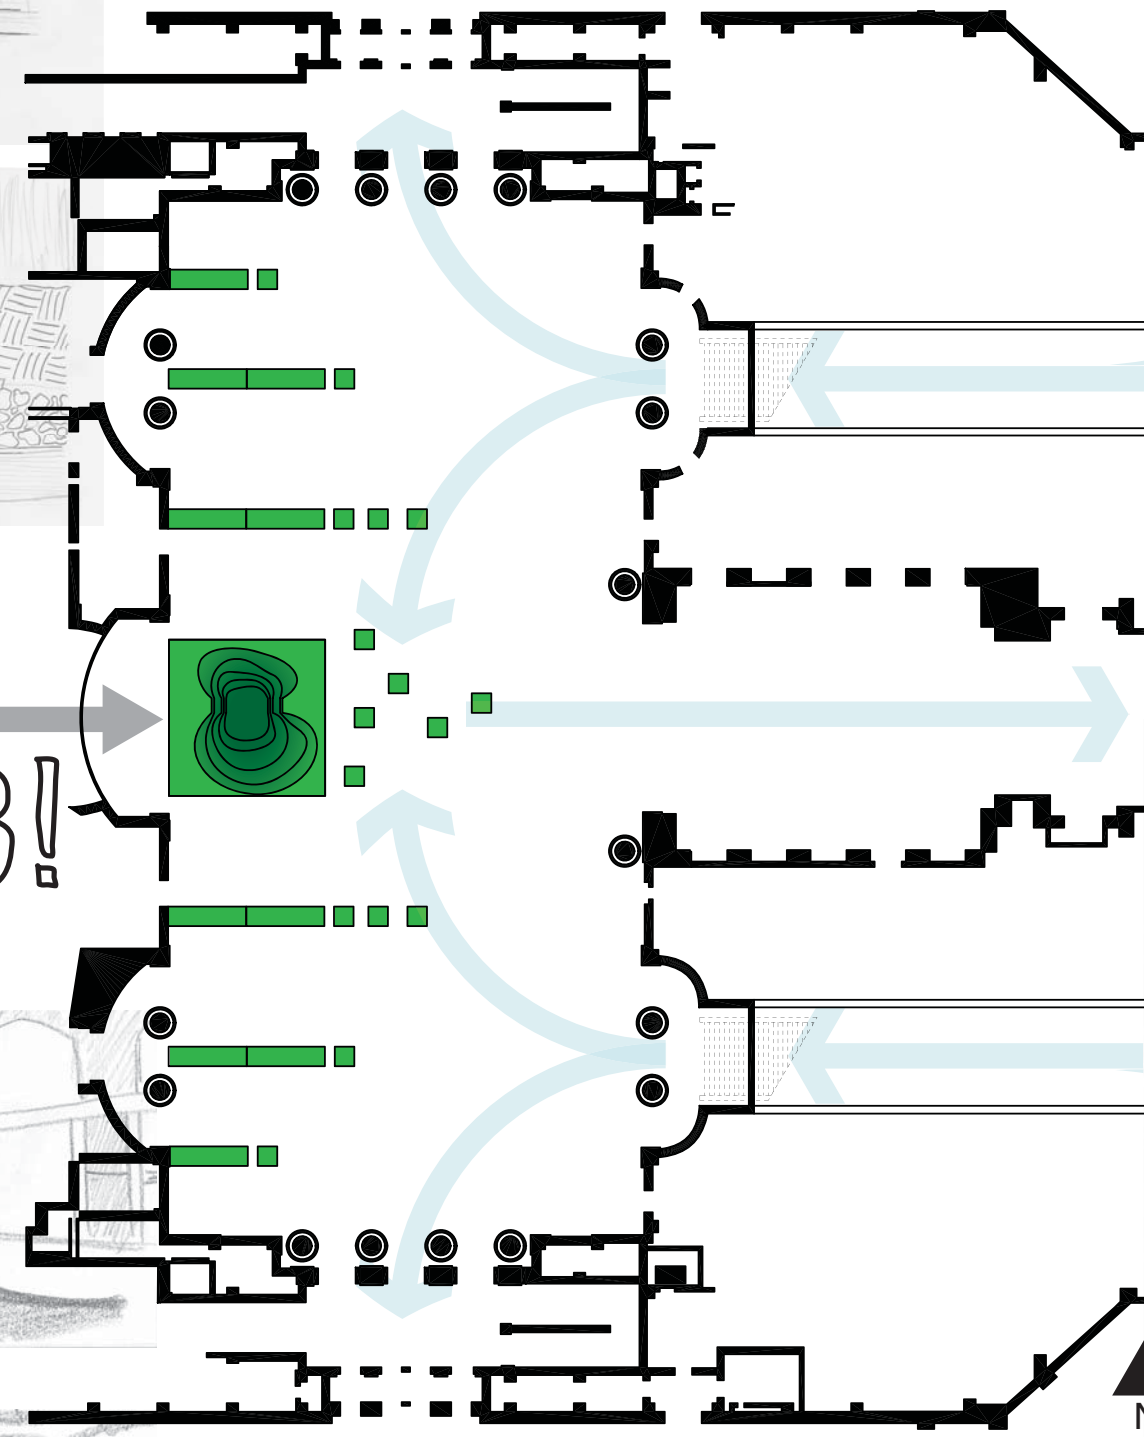

4word

activ8!