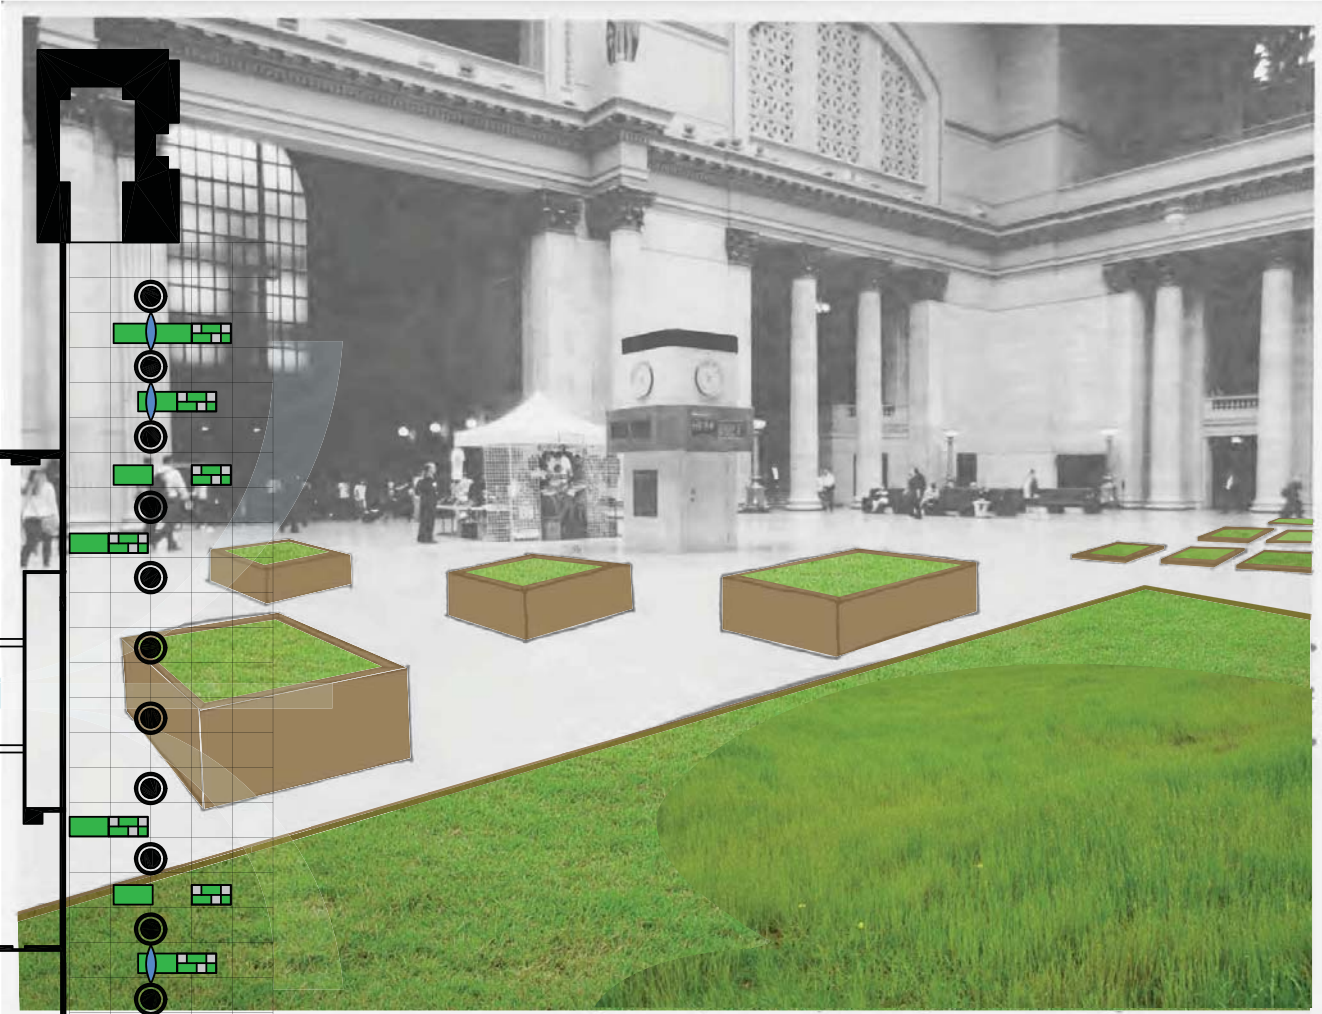

# headhouse great hall

- Mobile Tray - 4' x 4', 17" tall [x12]
- Mobile Tray - 4' x 4', 0" tall [x12]
- Flat Tray - 4' x 16', 0" tall [x10]
- Large Hill - 32' x 32' [x1]

~Total: 2048 sq. ft.

# canal street arcade

- Flat Tray 4' x 8', 0' tall, all grass [x18]
- Flat Tray 4' x 8', 0' tall, grass and gravel [x15]
- Hammock [x7]

~Total: 1056 sq. ft.